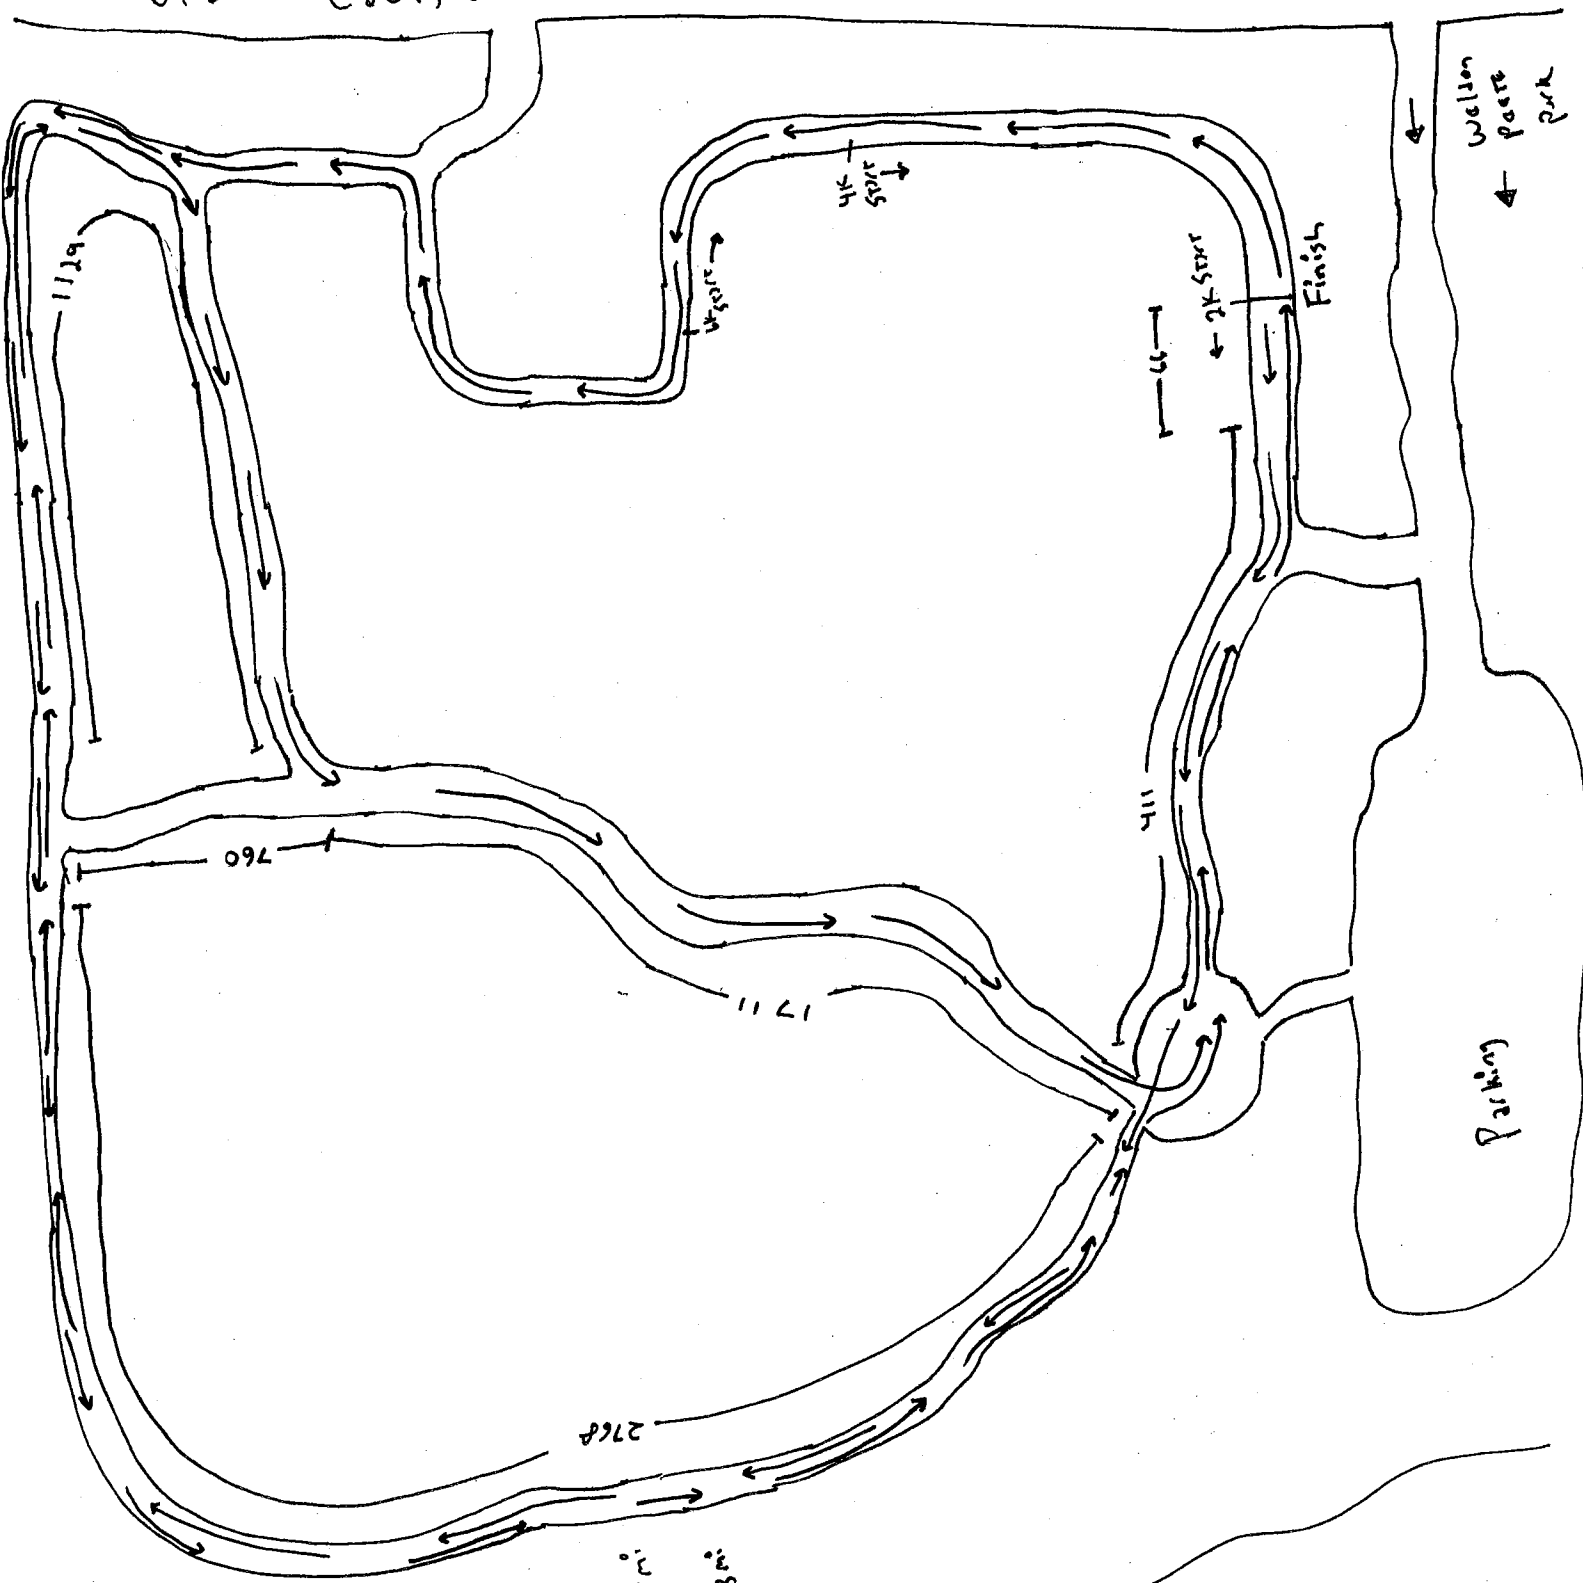

Old Louisville Road

Wellen
Pace
Park

Parking

River

1 loop (outer trail)
 Point-to-point = 1.15m
 4K = 3.228m
 2K = 2.485m
 6562' = 1.343m